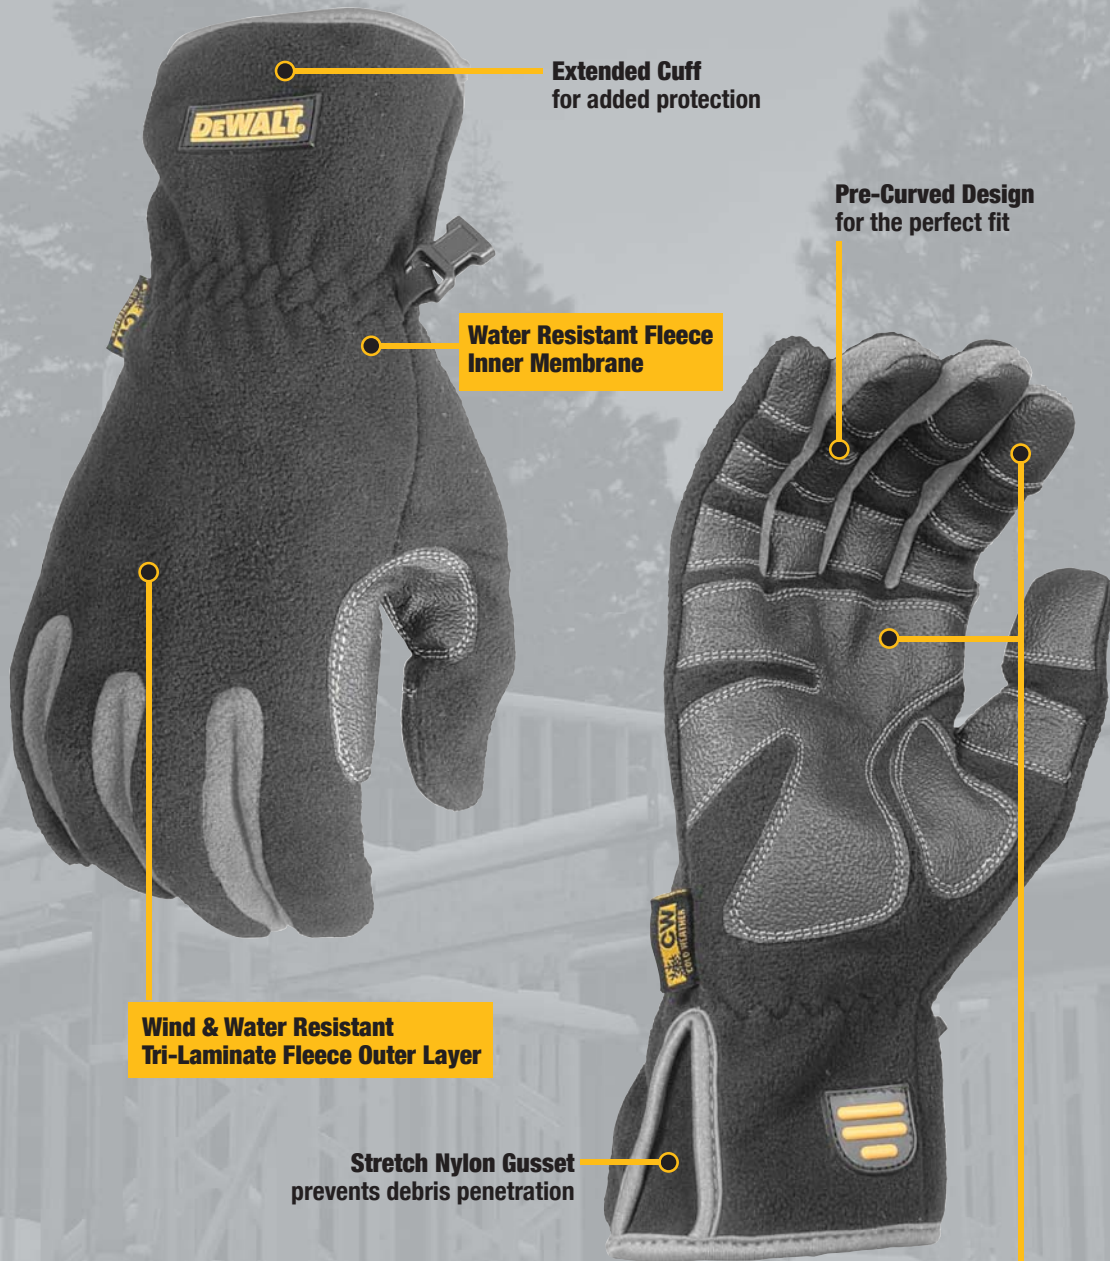

DEWALT

2009
NEW PRODUCT

Heavy Condition Fleece Cold Weather Work Glove

DPG745

Mid-weight, heavy winter condition, tri-laminate fleece work glove with strategically placed "Tough Tex" palm overlays for durability and comfort superior to others in its class.

Extended Cuff
for added protection

Pre-Curved Design
for the perfect fit

Water Resistant Fleece
Inner Membrane

Wind & Water Resistant
Tri-Laminate Fleece Outer Layer

Stretch Nylon Gusset
prevents debris penetration

Reinforced, Water & Oil
Resistant PVC Palm Overlay
provides added palm protection
and extends glove life

RADIANS

MICHIGAN
8200 Graphic Drive
Belmont, MI 49306
Toll Free 800-483-2462
Fax 616-866-3615

TENNESSEE
7580 Bartlett Corp. Drive
Bartlett, TN 38133
Toll Free 877-RADIANS
Fax 901-266-2558

GUARANTEED TOUGH.

Copyright ©2009 DEWALT. DEWALT and GUARANTEED TOUGH® are registered trademarks of DEWALT Industrial Tool Co., used under license. All rights reserved. The yellow and black color scheme is a trademark for DEWALT Power Tools and Accessories. Trademark License: Radians, Inc. 7580 Bartlett Corp. Drive, Bartlett, TN 38133, 877-723-4267, www.radians.com. A licensee of DEWALT Industrial Tool Co.